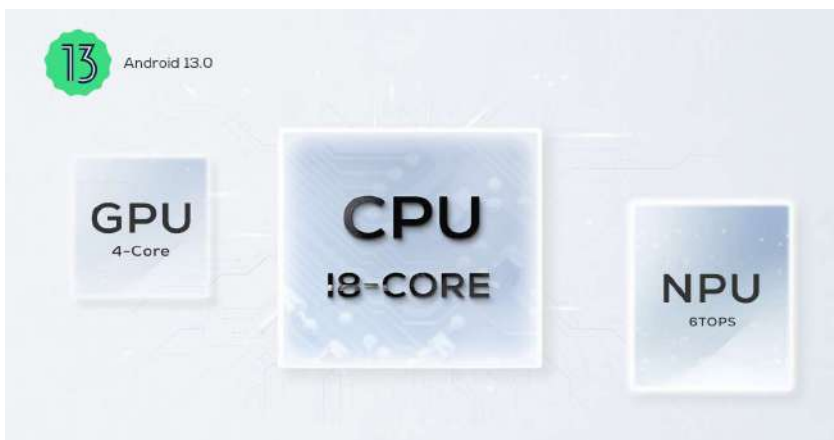

105%
White Color Gamut
15000: 1
Contrast Ratio
(Remarks: COB Version Parameters)

IR

USB

Type-C

Standby/Wake up Button

**ALL-IN-ONE.
PLUG-AND-PLAY.**

The ultra-thin, all-in-one design eliminates racks, power cabinets, and external processors—cutting the clutter. Plug in and go for instant performance and a cleaner, more refined meeting space.

HIGH-PERFORMANCE EXPERIENCE

An octa-core CPU (4×A76 + 4×A55) paired with a 4-core GPU and a 6 TOPS NPU delivers zero-lag speed—even on complex, AI-driven tasks. With 8GB RAM, 64GB storage, and Android 13, you get instant response, smooth multitasking, and a future-ready platform.