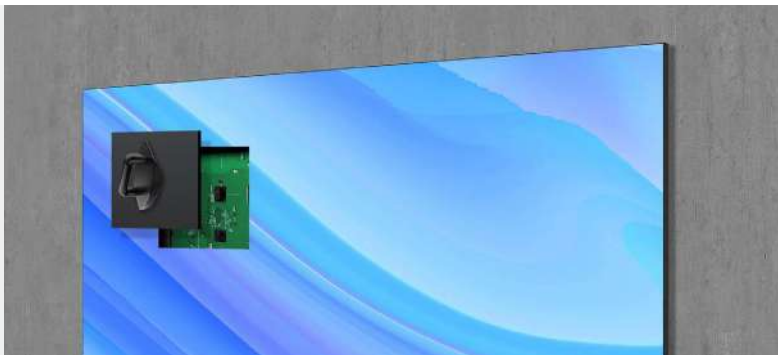

EASY MAINTENANCE

Hot swappable modules and full front access keep maintenance quick and downtime near zero. No rear clearance required. Mount it tight to the wall for a cleaner, space saving install.

ALL IN ONE CONTROLLER. TOTAL CONNECTIVITY.

Enjoy triple screen display with seamless switching and lossless passthrough. Professional compatibility keeps your setup clean, reliable, and ready for every meeting.