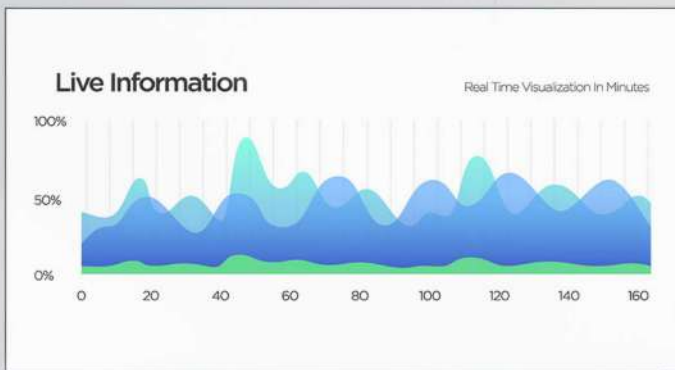

MAXHUB RAPTOR SERIES V3 LITE

Make your meeting room a masterpiece with an ultra-thin all-in-one LED.

ULTRA-SLIM. ULTRA-LIGHT. ULTRA IMMERSIVE.

With an ultra-narrow bezel and ultra-thin, lightweight design, Raptor Series V3 Lite creates wall-to-wall immersion. It disappears into the room, letting the visuals connect without distraction.