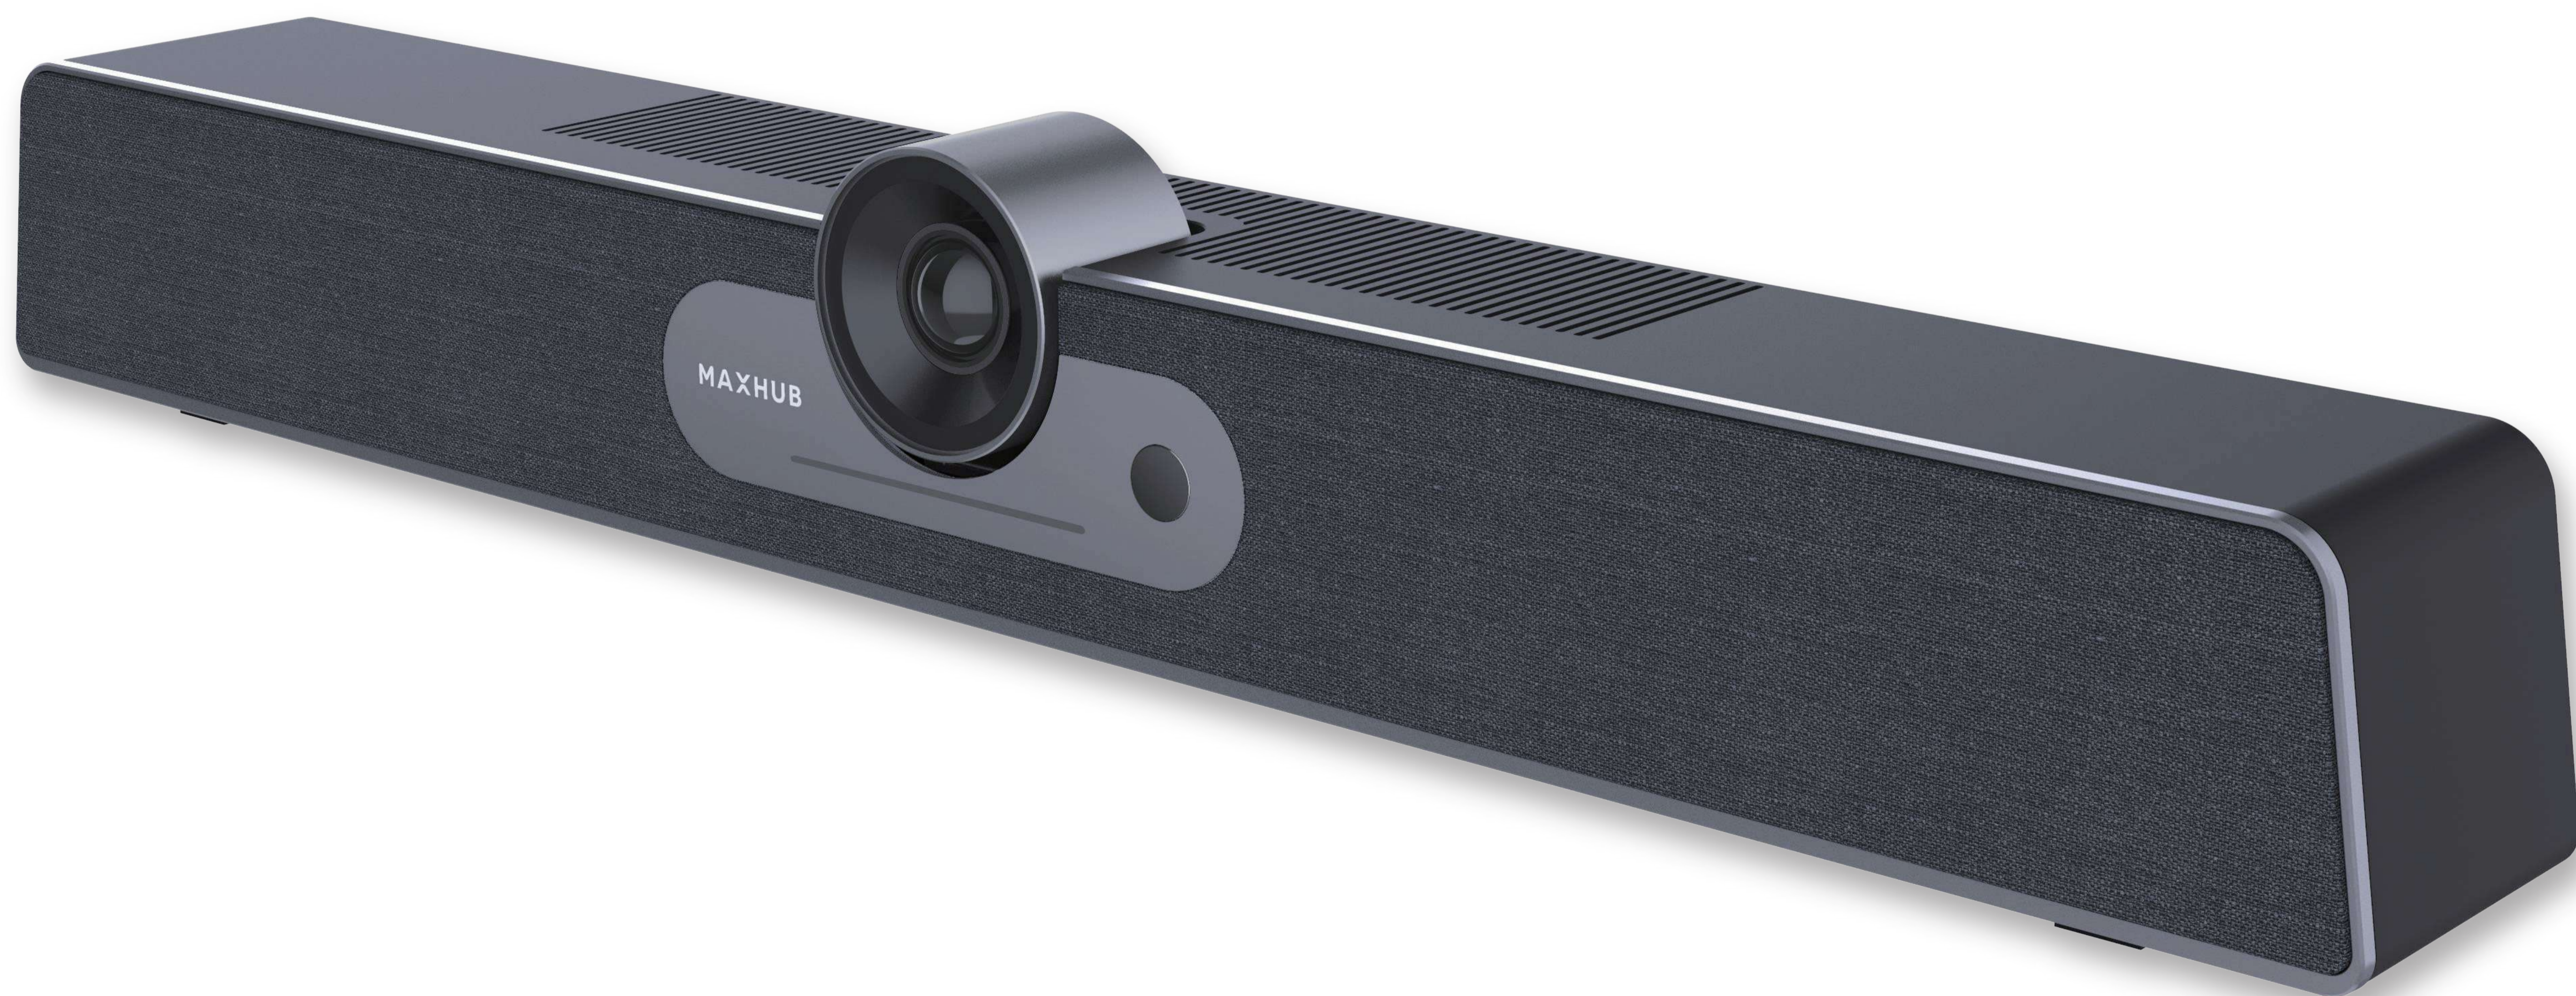

MAXHUB UC S07

Ultra-Wide Angle, All-in-One Video Soundbar for Huddle & Small Rooms

MAXHUB UC S07 is an all-in-one videobar with a high-resolution camera, a studio-quality speaker, and a microphone range that can cover extra-large spaces. A unified communication solution supports connecting with a laptop. The videobar can be used as a wide-angle camera, treble & bass speaker, and noise reduction microphone with smart features such as Auto Frame, Speaker Tracking, and Echo Cancellation.

Ultra HD 4K

Silky smooth UHD video of up to 30fps

120° FOV

Provides full-room coverage

Auto Framing

Automatically adjust the framing according to number and positions of room participants

Speaker Tracking

Always focus on the active speaker, automatically switch the close-up image from one speaker to another

Intelligent Frame*

provides a separate frame for each participant in the room.

*available in 2024 March

AI Noise Reduction

Built-in 6 MEMS microphone array with AI noise reduction

PoE

PoE support to simplify installation and minimize cost

USB Plug & Play

With a single USB cable plugged into your PC then you are ready to access the UC S07 for your meeting

Camera			
Pixel	12M		
Sensor	1/2.3-inch 12MP Sony sensor		
Resolution and Frame Rate			
H.264/MJPEG	(1) 3840 × 2160	(2) 2560 × 1440	(3) 1920 × 1080
	(4) 1280 × 720	(5) 1024 × 576	(6) 960 × 540
	(7) 800 × 600	(8) 640 × 480	(9) 640 × 360
	(10) 480 × 270	(11) 352 × 288	(12) 320 × 240
	YUY2	(1) 640 × 480	(2) 640 × 360
	(4) 352 × 288	(5) 320 × 240	(6) 320 × 180
	(7) 160 × 120		
ZOOM	5x Digital Zoom		
Field Of View	120°(D), 110°(H), 73°(V)		
Camera Tilt	+/- 15° (manually)		
Video Features	Auto framing, Speaker Tracking, Intelligent Frame* (coming soon), 10 camera presets with remote control		