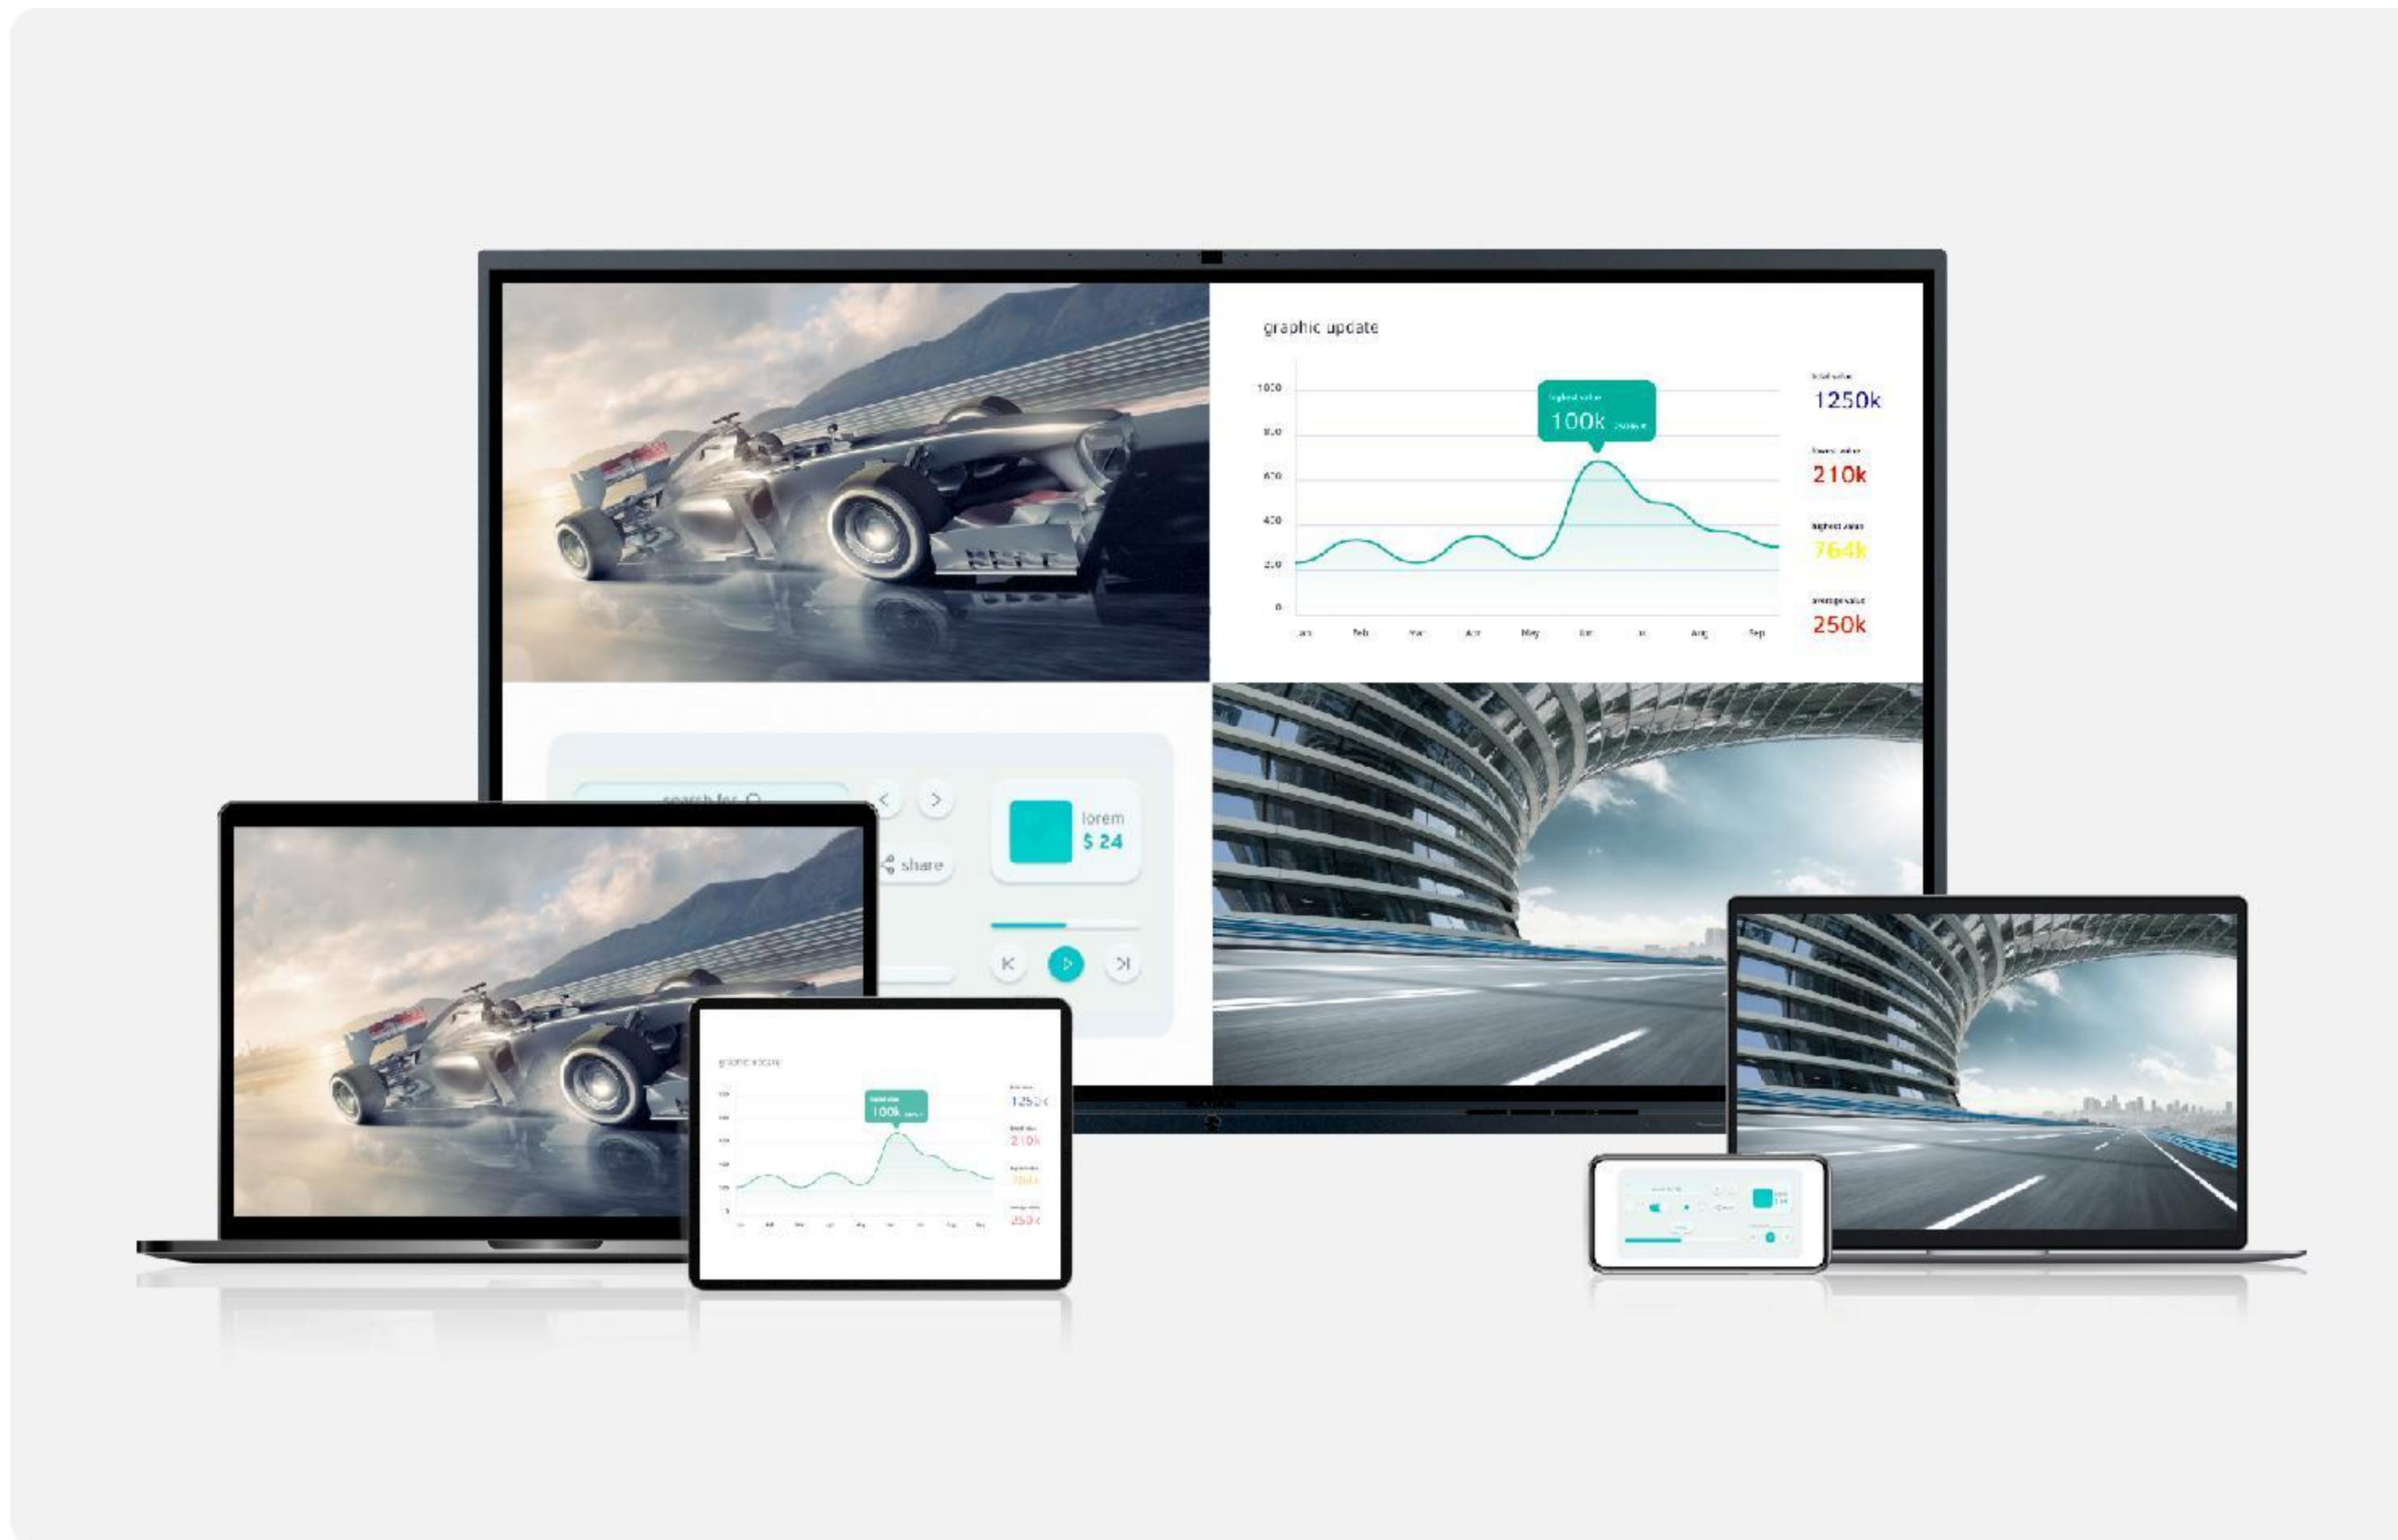

Using MAXHUB Share, screen-share wirelessly from up to 4 devices simultaneously. The V6 Classic Series' low latency preserves its 4K resolution, maintaining critical detail while enhancing the visual experience.

The V6 Classic Series allows for greater flexibility during presentations – turn pages and annotate directly on the touchscreen or manage the panel from your own device while seated.