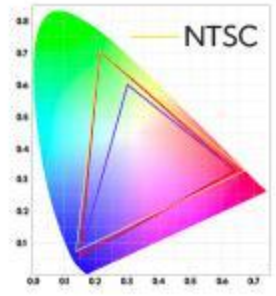

AI noise reduction

10th Gen Intel CPU

$\Delta E \leq 2$ professional-grade color accuracy

90% NTSC color gamut

92° HFOV

Auto-Framing

8-meter voice pickup range

48MP camera

Distinguish Every Detail in Ultra-HD

Experience 1.07 billion colors in brilliant detail with high-color gamut and ultra-HD, 4K display, promising a professional-grade image quality. Zero-bonding technology effectively reduces air refraction and parallax for enhanced visual clarity.

View Vibrant Deep Colors

90% NTSC high-color gamut, compatible with a variety of color spaces. The V6 Classic Series offers color gamut restoration across a variety of formats, including presentations, printed documents, and video clips.