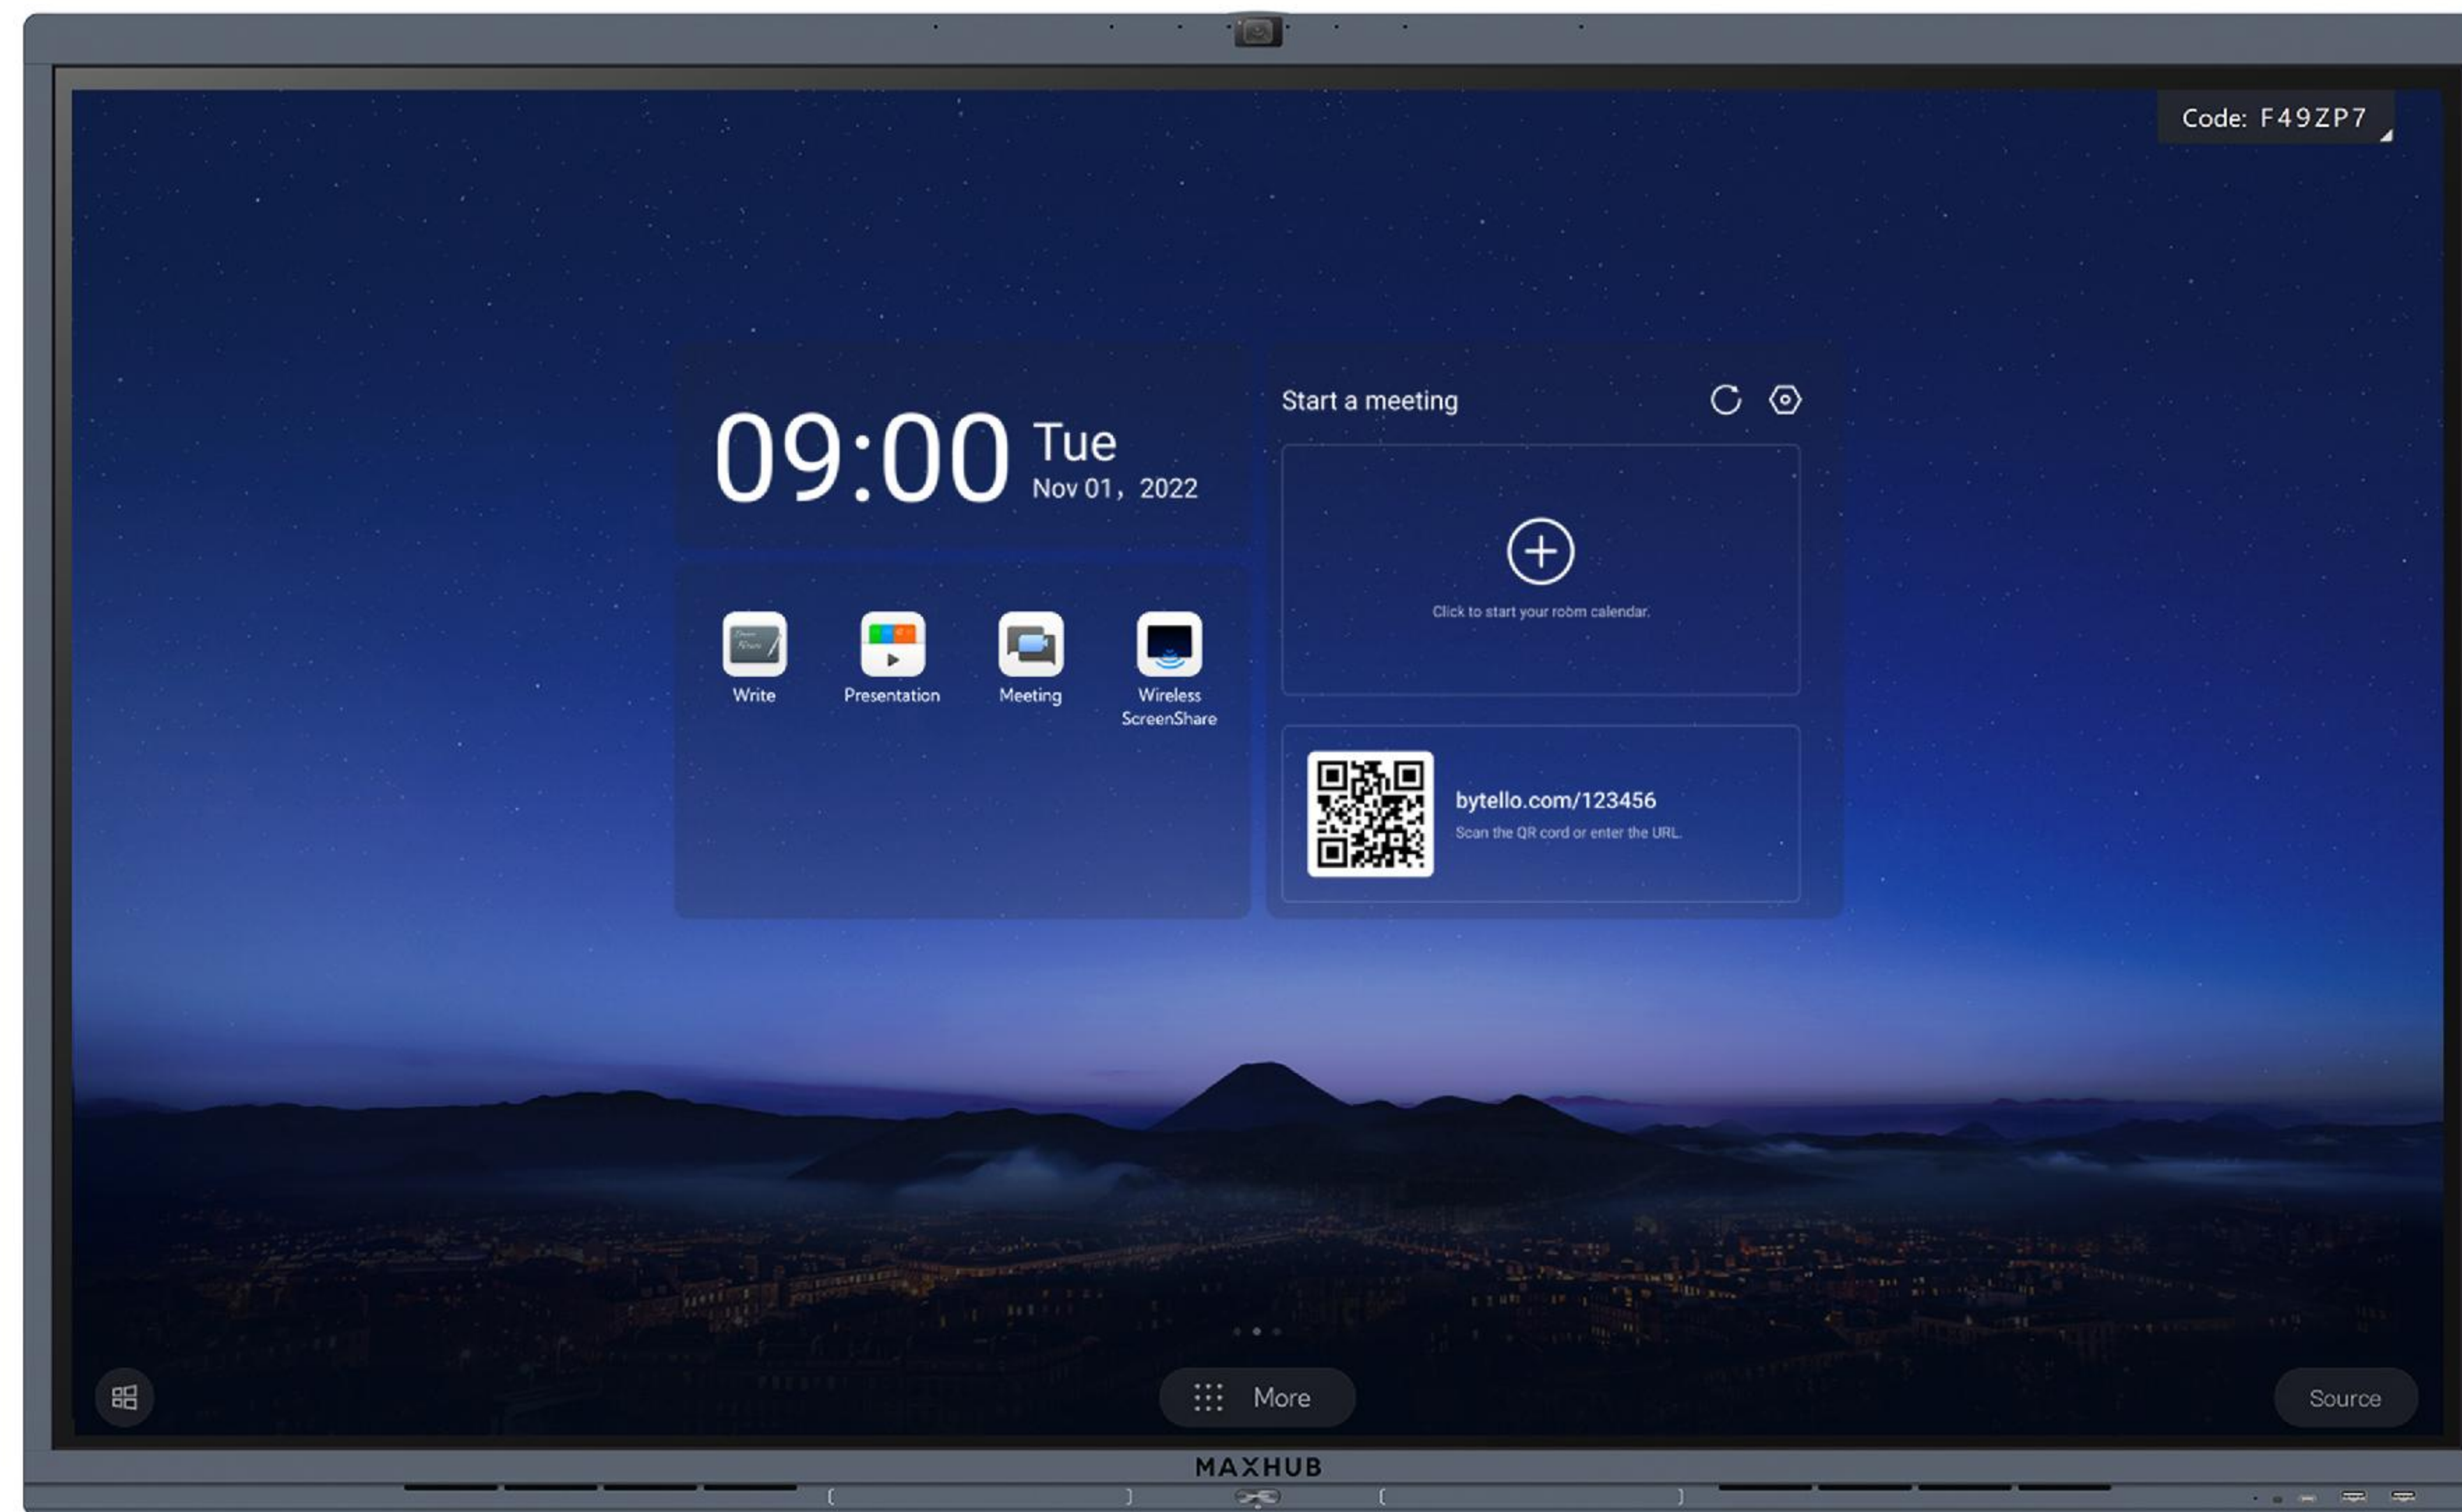

Effortless Access with MAXHUB OS 6.0

MAXHUB OS 6.0 provides easy access to whiteboarding, video conferencing apps, and wireless projection. Users can personalize the customizable homepage for a tailored user experience, and join a scheduled meeting with just one click thanks to the integrated calendar design.