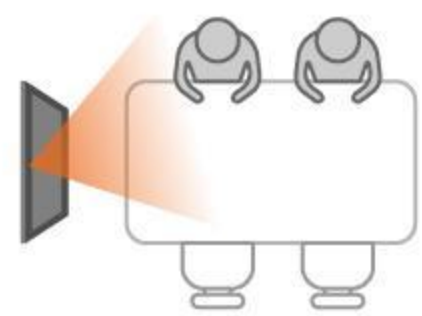

Auto-Framing

With auto-framing, the display automatically adjusts to achieve the best angle based on the number of participants and their location, so it feels like a face-to-face interaction.