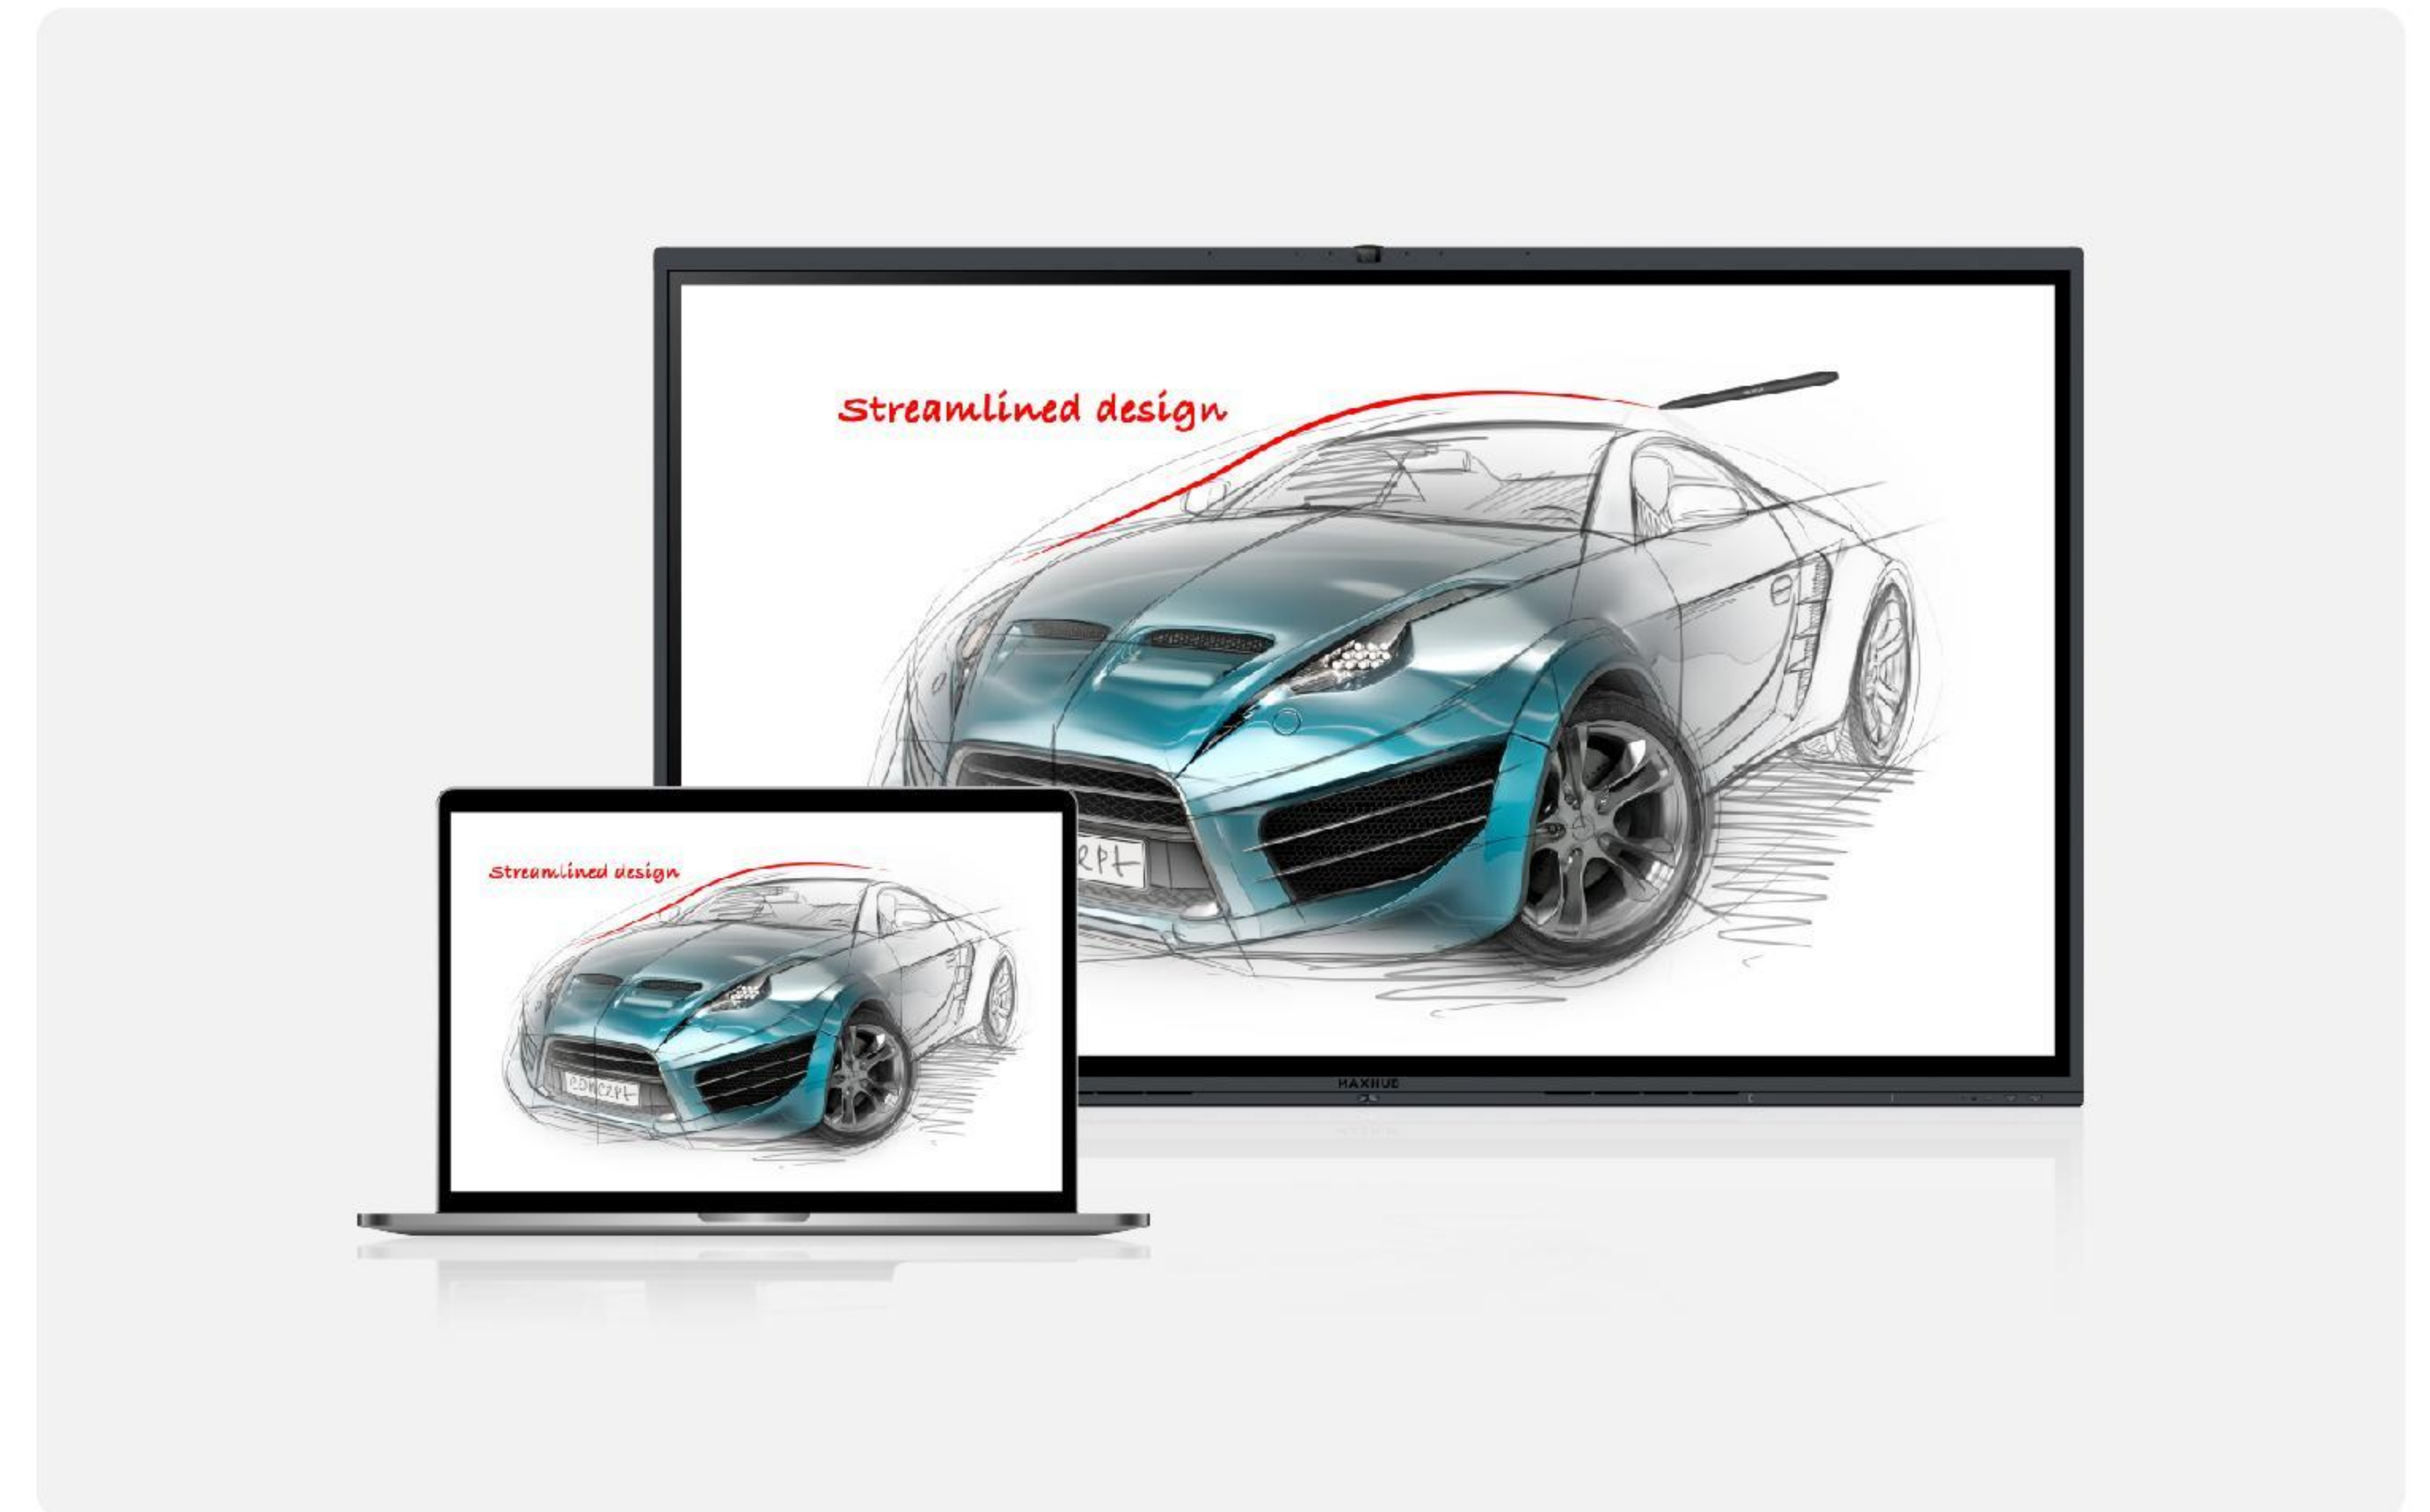

Using MAXHUB Share, screen-share wirelessly from up to 4 devices simultaneously. The V6 Classic Series' low latency preserves its 4K resolution, maintaining critical detail while enhancing the visual experience.

The V6 Classic Series allows for greater flexibility during presentations – turn pages and annotate directly on the touchscreen or manage the panel from your own device while seated.