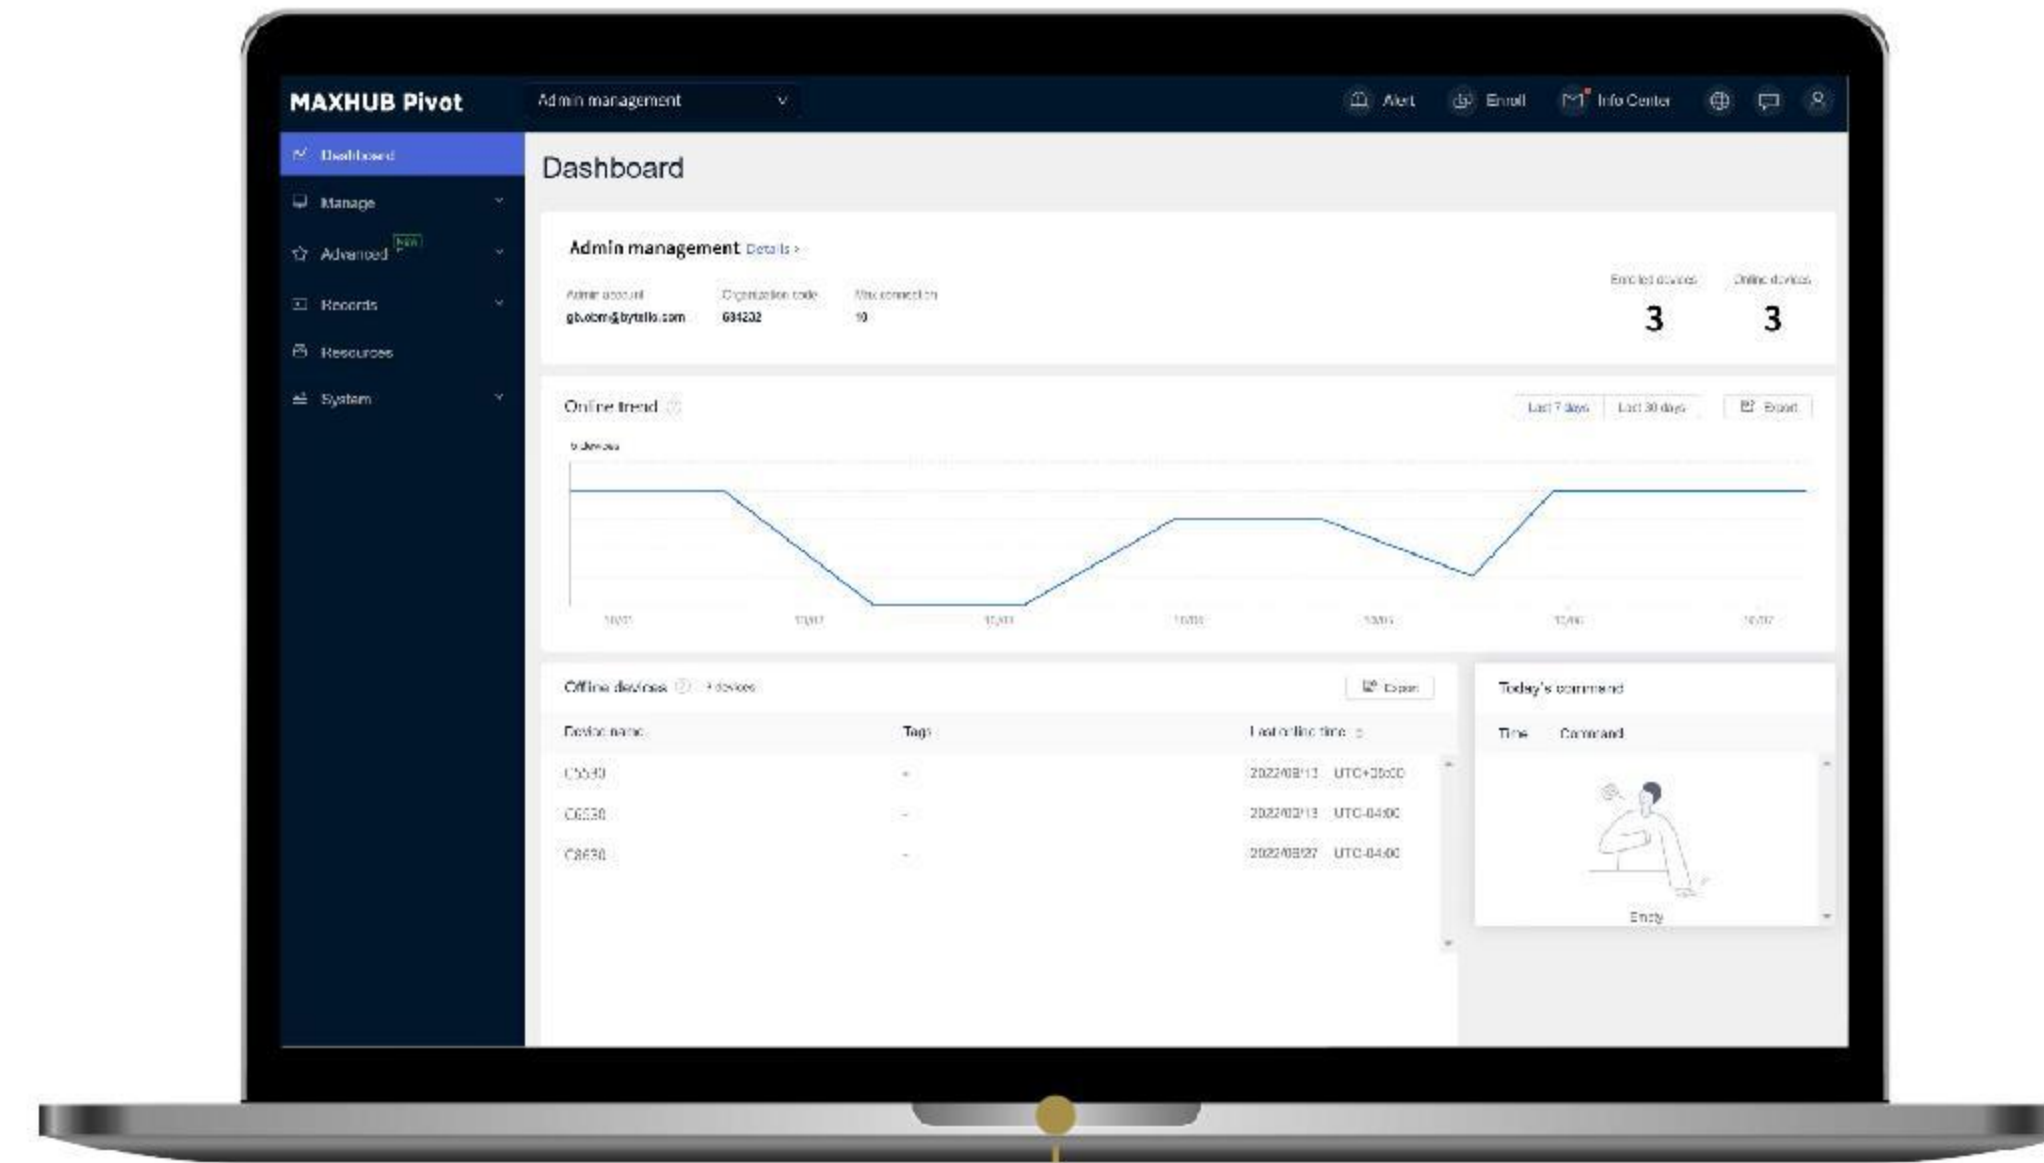

Bring Your Own Device (BYOD)

Access the panel's camera, microphone, and speakers directly when you start a meeting from your laptop.

Prioritizing Healthcare

Antibacterial glass, antibacterial passive styluses, and an antibacterial power button keeps you safe.

Effortless Access with MAXHUB OS 6.0

MAXHUB OS 6.0 provides easy access to whiteboarding, video conferencing apps, and wireless projection. Users can personalize the customizable homepage for a tailored user experience, and join a scheduled meeting with just one click thanks to the integrated calendar design.