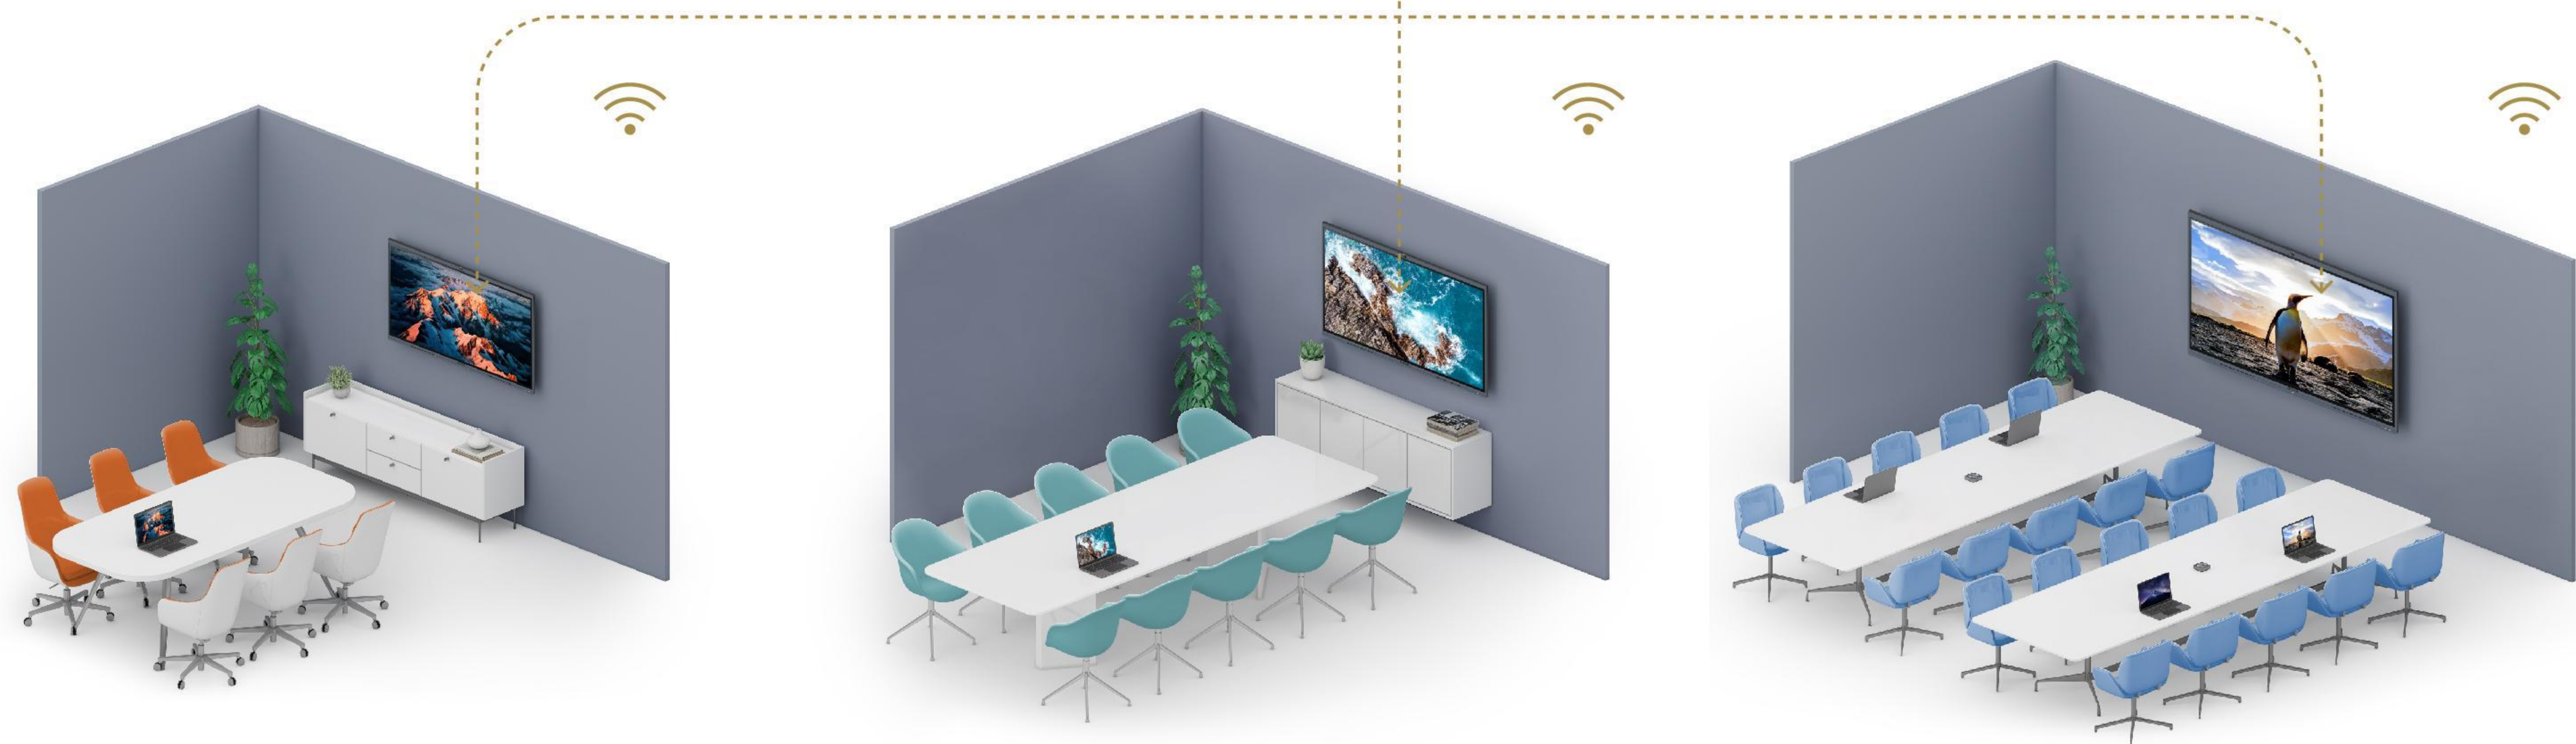

MAXHUB Collaboration Display

The V6 Classic Series

MAXHUB

Refine Meeting Efficiency

Integrating professional video conferencing, seamless screen-sharing, advanced whiteboard technology, and a brilliant audiovisual experience, the MAXHUB V6 Classic Series is the ultimate corporate-collaboration assistant. Drive productive teamwork and increase organizational efficiency with this meeting-room must-have.

Wired screen-sharing requires just one Type-C cable – it's that easy.

Control Your Devices Through The Touchscreen

No more back and forth from your seat during presentations – project content via your laptop directly to the display and operate your laptop using the touchscreen display.

Bring Your Own Device (BYOD)

Access the panel's camera, microphone, and speakers directly when you start a meeting from your laptop.

Prioritizing Healthcare

Antibacterial glass, antibacterial passive styluses, and an antibacterial power button keeps you safe.

Effortless Access with MAXHUB OS 6.0

MAXHUB OS 6.0 provides easy access to whiteboarding, video conferencing apps, and wireless projection. Users can personalize the customizable homepage for a tailored user experience, and join a scheduled meeting with just one click thanks to the integrated calendar design.