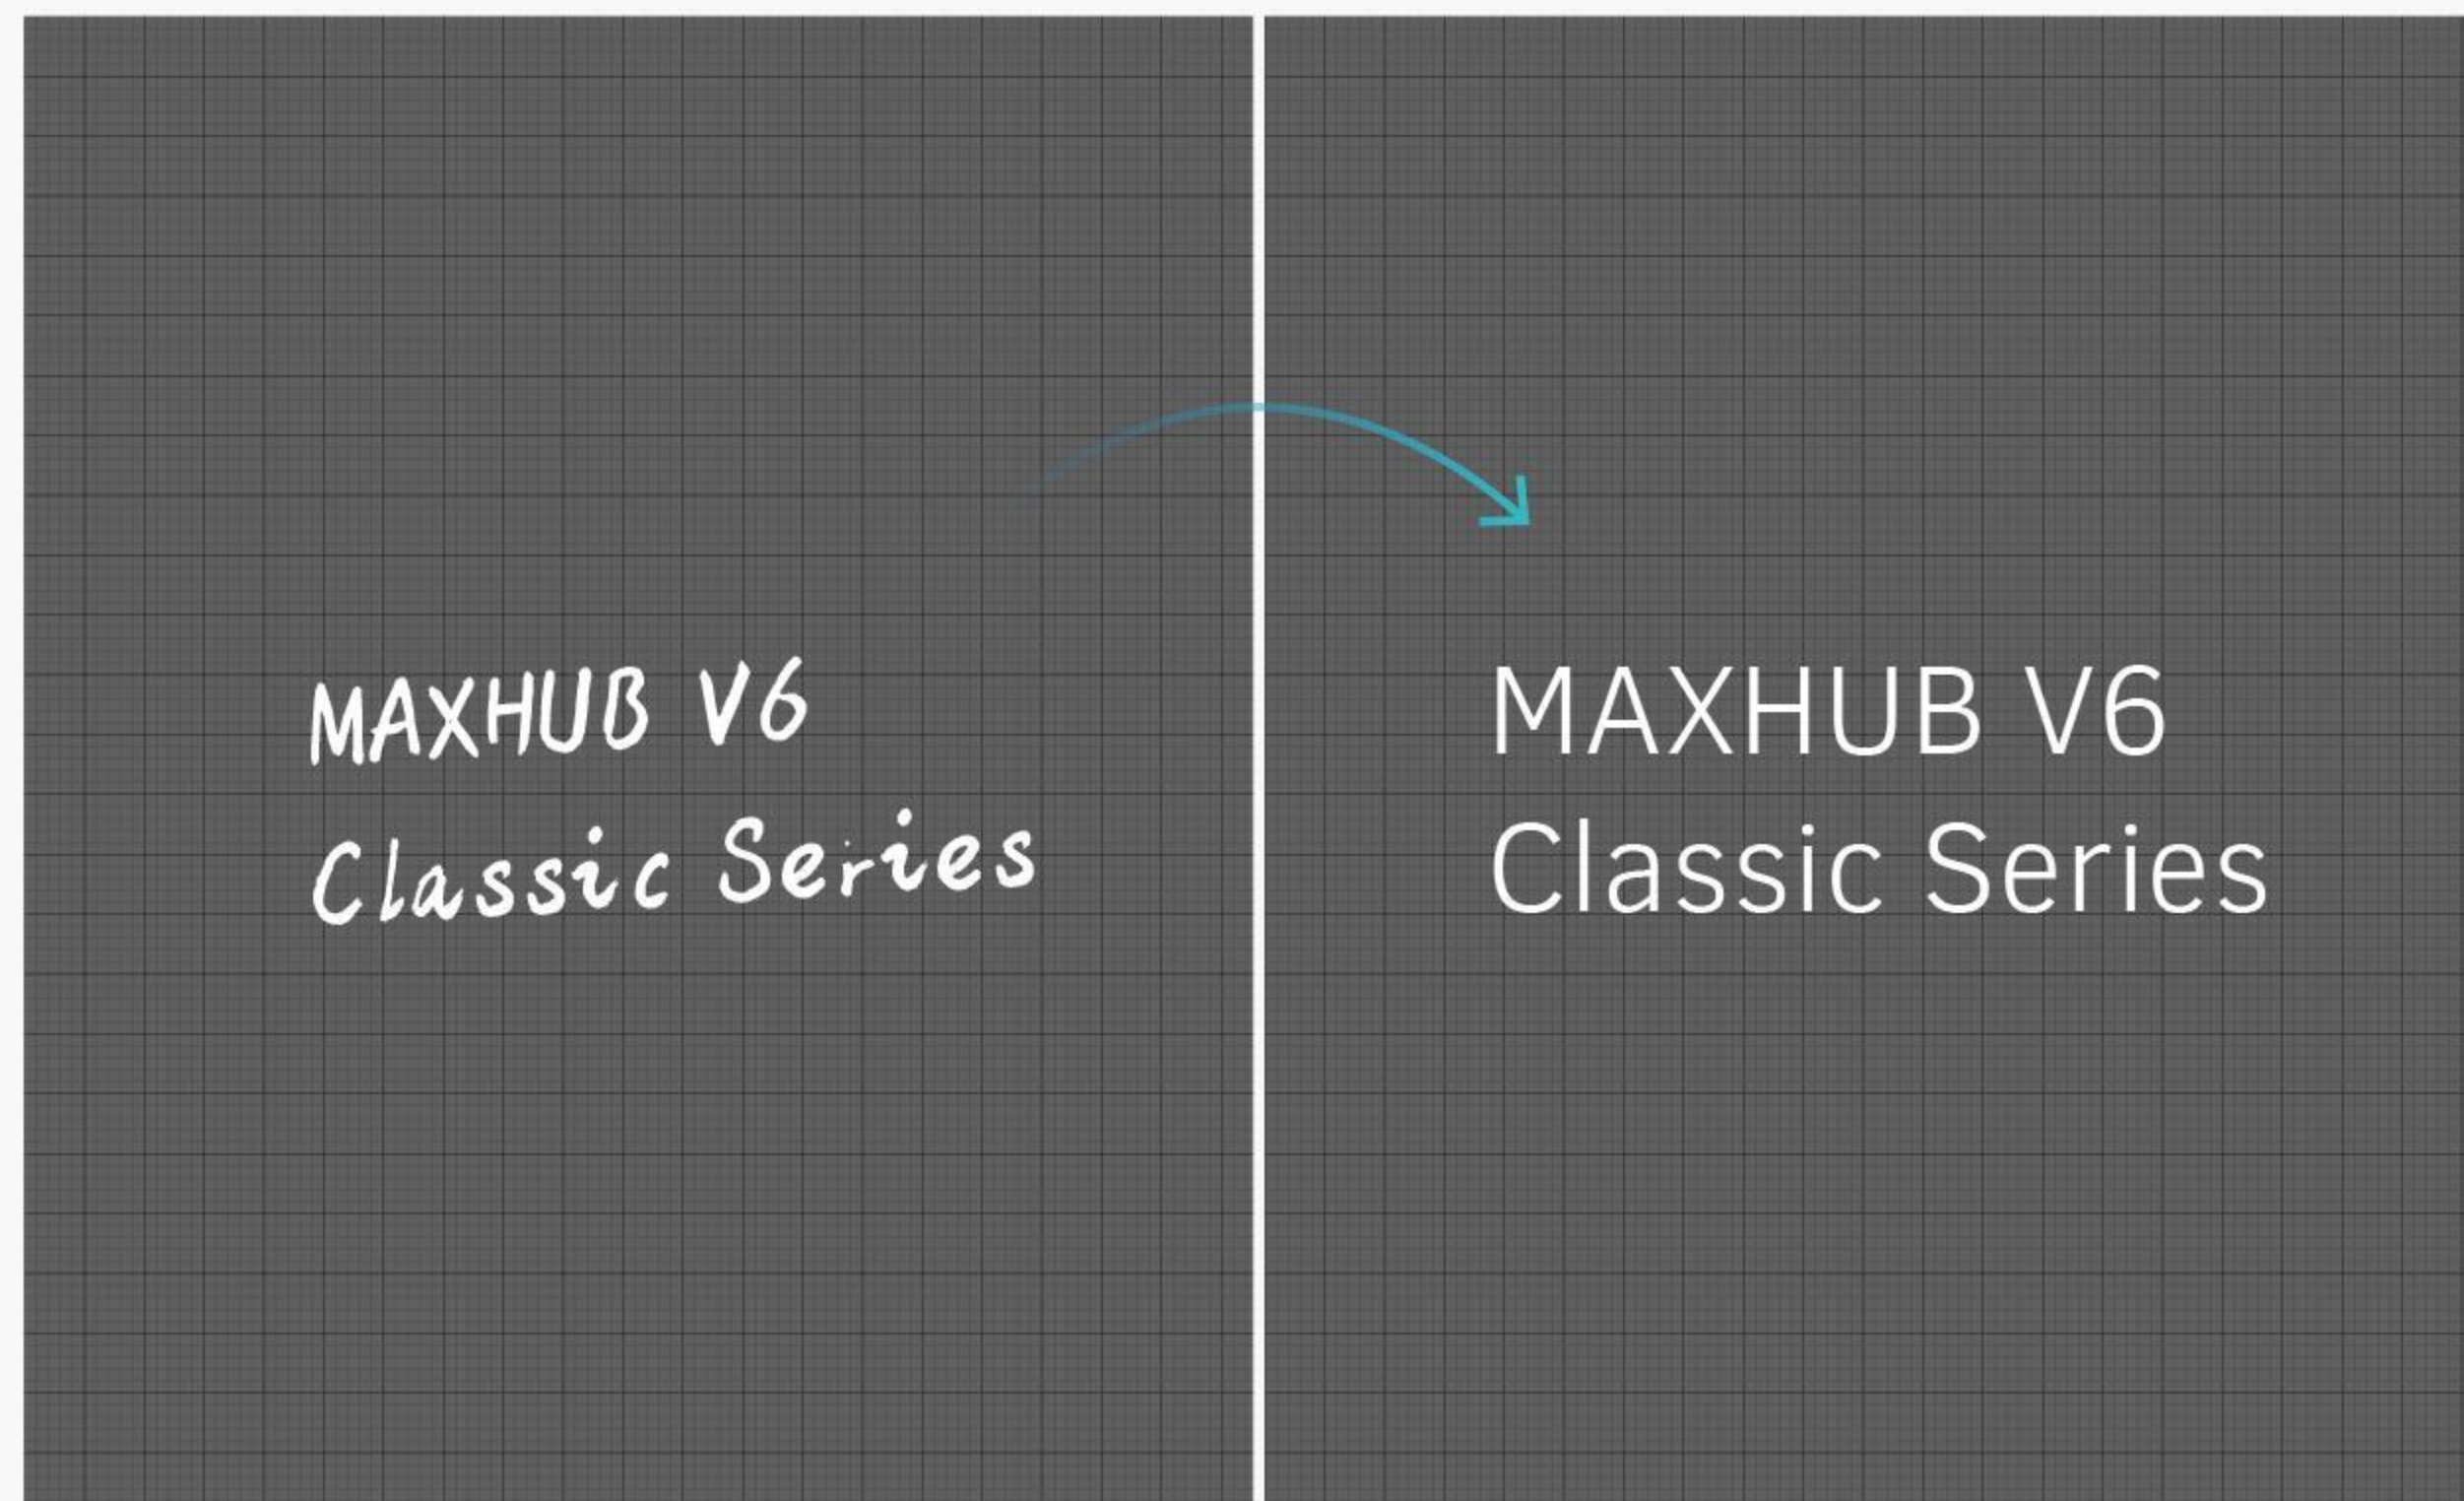

Efficient, Inspired Brainstorming

Start the whiteboard with just one click and dive into creative, efficient brainstorming. Equipped with 20 touch points, the device supports two people writing simultaneously and comes with a variety of pre-installed graphic templates.

Smart Optical Character Recognition (OCR) technology allows you to easily convert handwritten text to print.