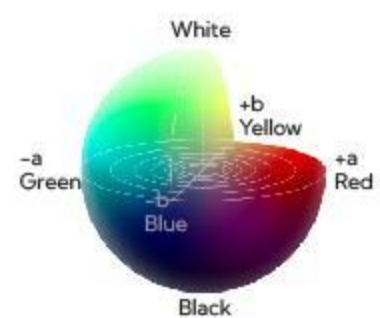

Distinguish Every Detail in Ultra-HD

Experience 1.07 billion colors in brilliant detail with high-color gamut and ultra-HD, 4K display, promising a professional-grade image quality. Zero-bonding technology effectively reduces air refraction and parallax for enhanced visual clarity.

View Vibrant Deep Colors

90% NTSC high-color gamut, compatible with a variety of color spaces. The V6 Classic Series offers color gamut restoration across a variety of formats, including presentations, printed documents, and video clips.

Vivid Imagery with $\Delta E \leq 2$ high-color-accuracy Display

Pre-calibrated before delivery to restore the original color and achieve professional-grade imagery.

Advanced, Intuitive Video Conferencing